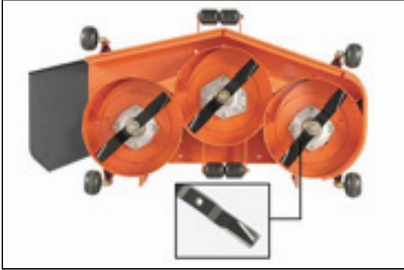

Z300 Series

Attachments

ZG327 - ZG332 - ZD323 - ZD326 - ZD331

Mulching System

Catch All - 2 bag style grass catcher

Catch All - Hopper Style Grass Catcher

Front Blade

Maintenance Lift Kit

Lawn mower maintenance like blade sharpening and debris removal is quick and convenient with the maintenance lift kit option.

Z300 Series

Attachments

ZG327 - ZG332 - ZD323 - ZD326 - ZD331

Work Lights

ZD3116A - Illuminate your work area and mow from dawn to at dusk with the ROPS mounted halogen work lights. Fits all Z200 Series.

Deluxe Canopy

Protect yourself from the elements with the deluxe fiberglass sunshade canopy. Requires mounting kit - E1124

Striping Kit

The ZD3122 Striping Kit applies constant pressure to the ground, maximizing the stripe effect while contouring the ground. The stripe kit floats separately from the mower deck, so cutting performance is never jeopardized.